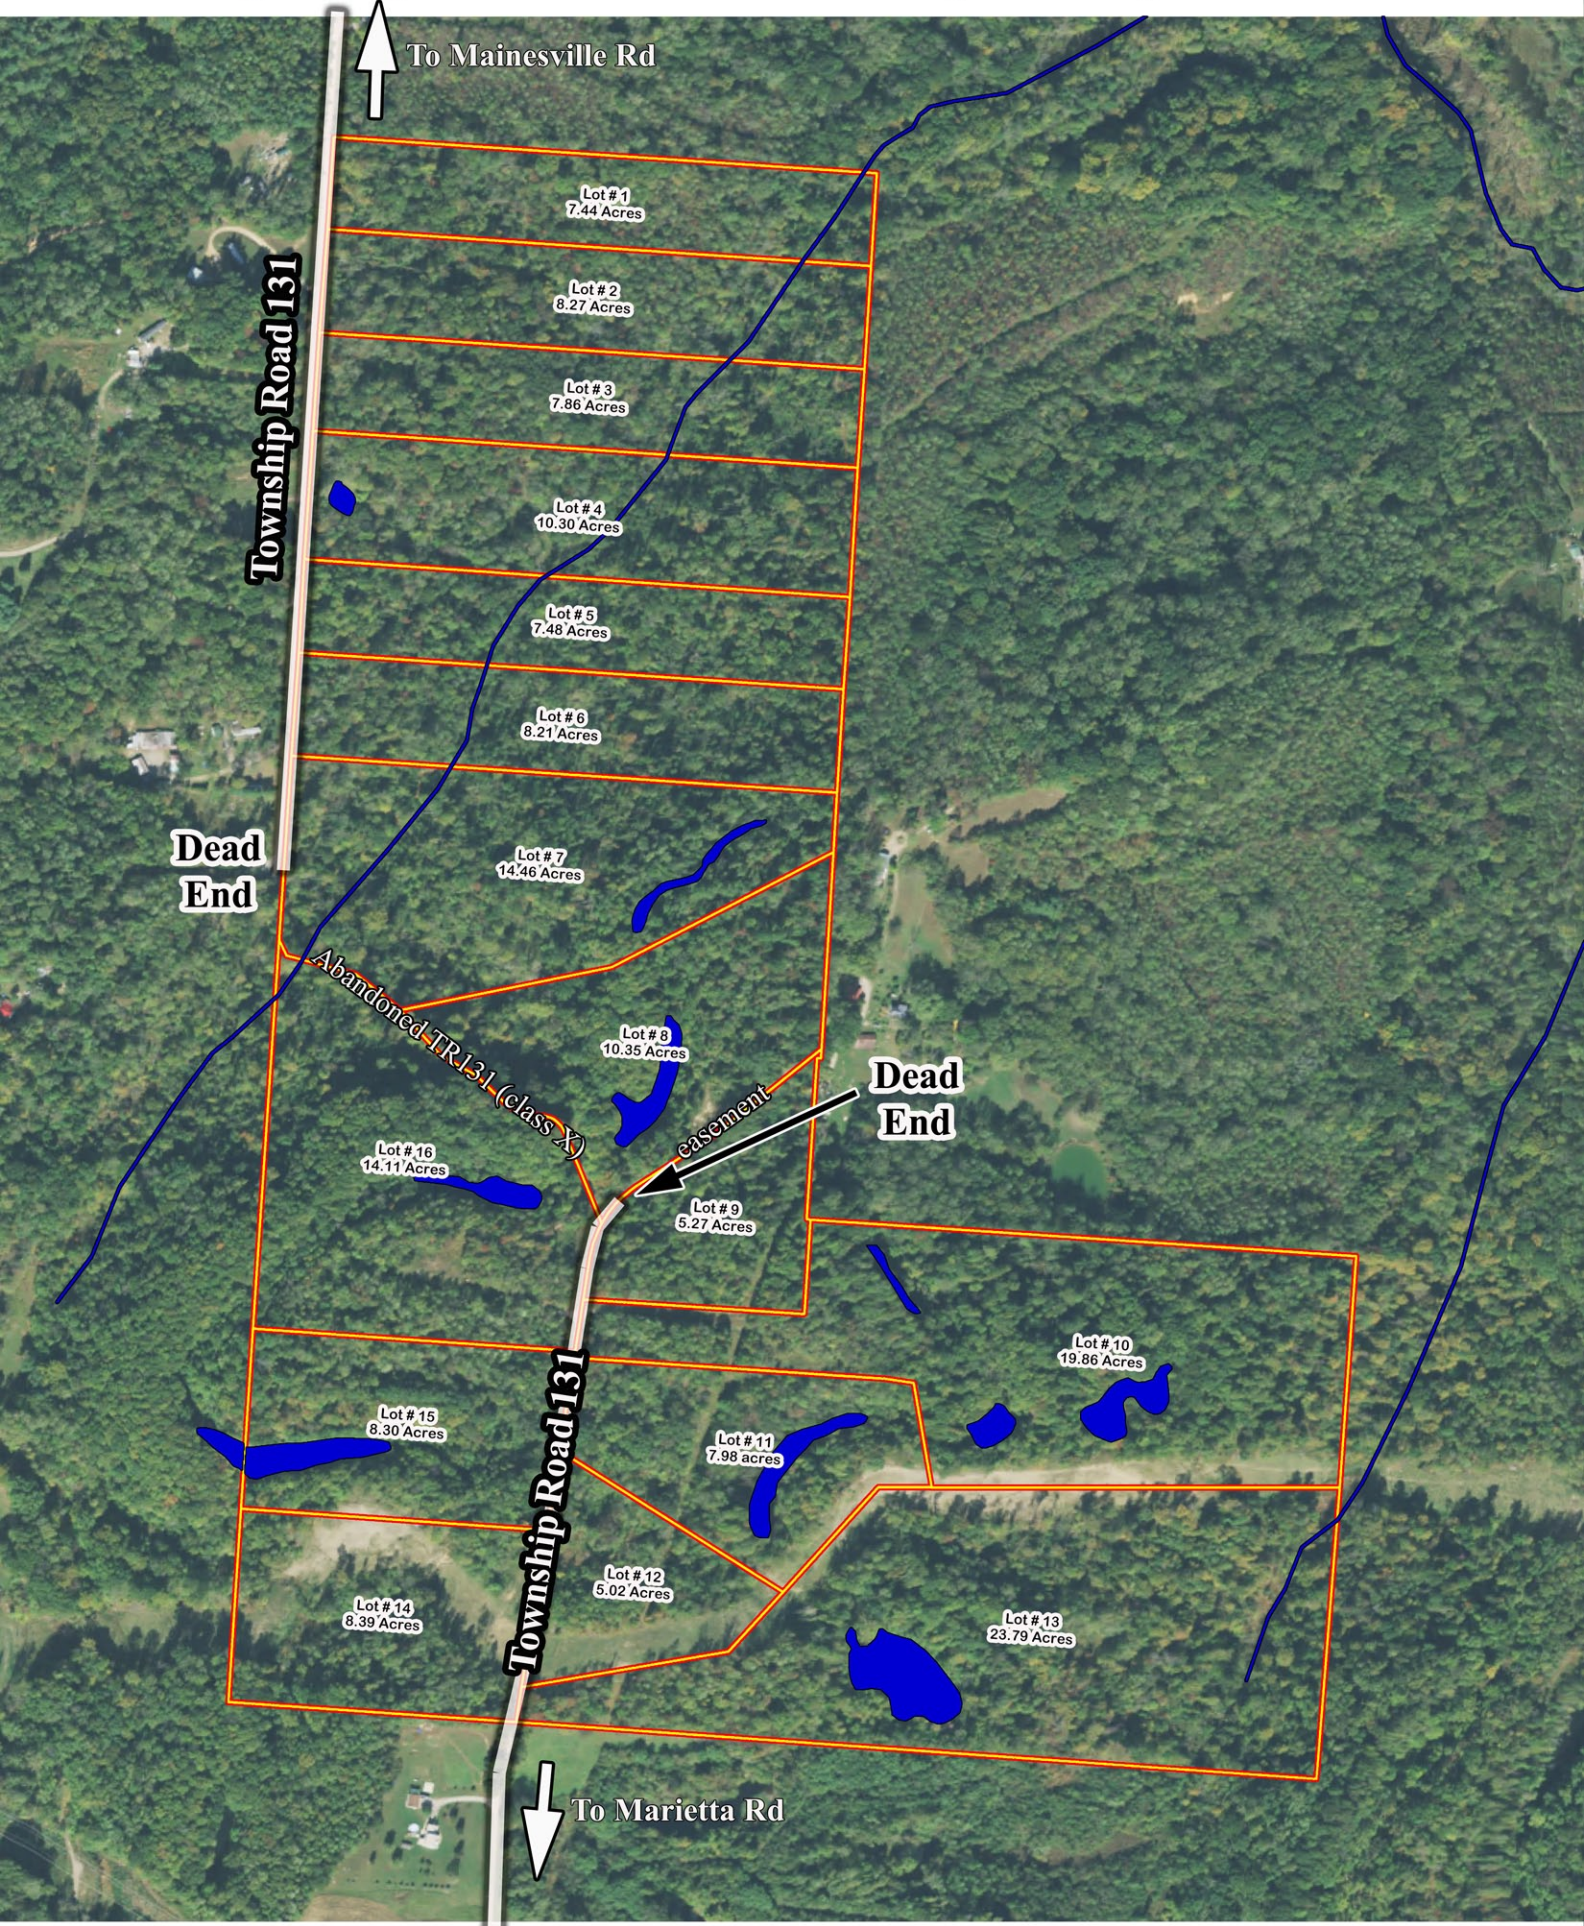

Longhenry Ponds - Jackson Twp - Perry Co - Ohio

To Mainesville Rd

Township Road 131

Dead End

Abandoned TR 131 (class X)

easement

Dead End

Township Road 131

To Marietta Rd

Lot #1
7.44 Acres

Lot #2
8.27 Acres

Lot #3
7.86 Acres

Lot #4
10.30 Acres

Lot #5
7.48 Acres

Lot #6
8.21 Acres

Lot #7
14.46 Acres

Lot #8
10.35 Acres

Lot #16
14.11 Acres

Lot #9
5.27 Acres

Lot #15
8.30 Acres

Lot #11
7.98 acres

Lot #10
19.86 Acres

Lot #14
8.39 Acres

Lot #12
5.02 Acres

Lot #13
23.79 Acres